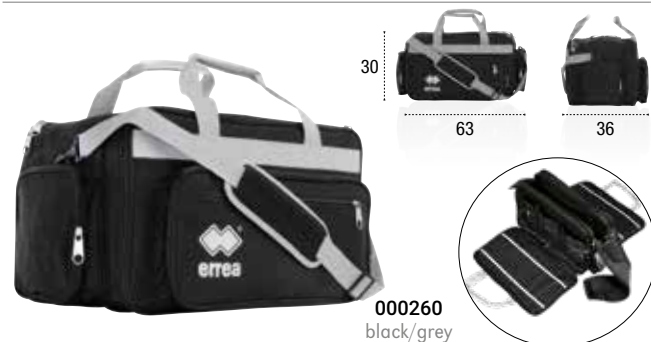

MEDICAL

2024 SIZES ONE SIZE - 28 LT
600D POLYESTER T0380 € 80,00